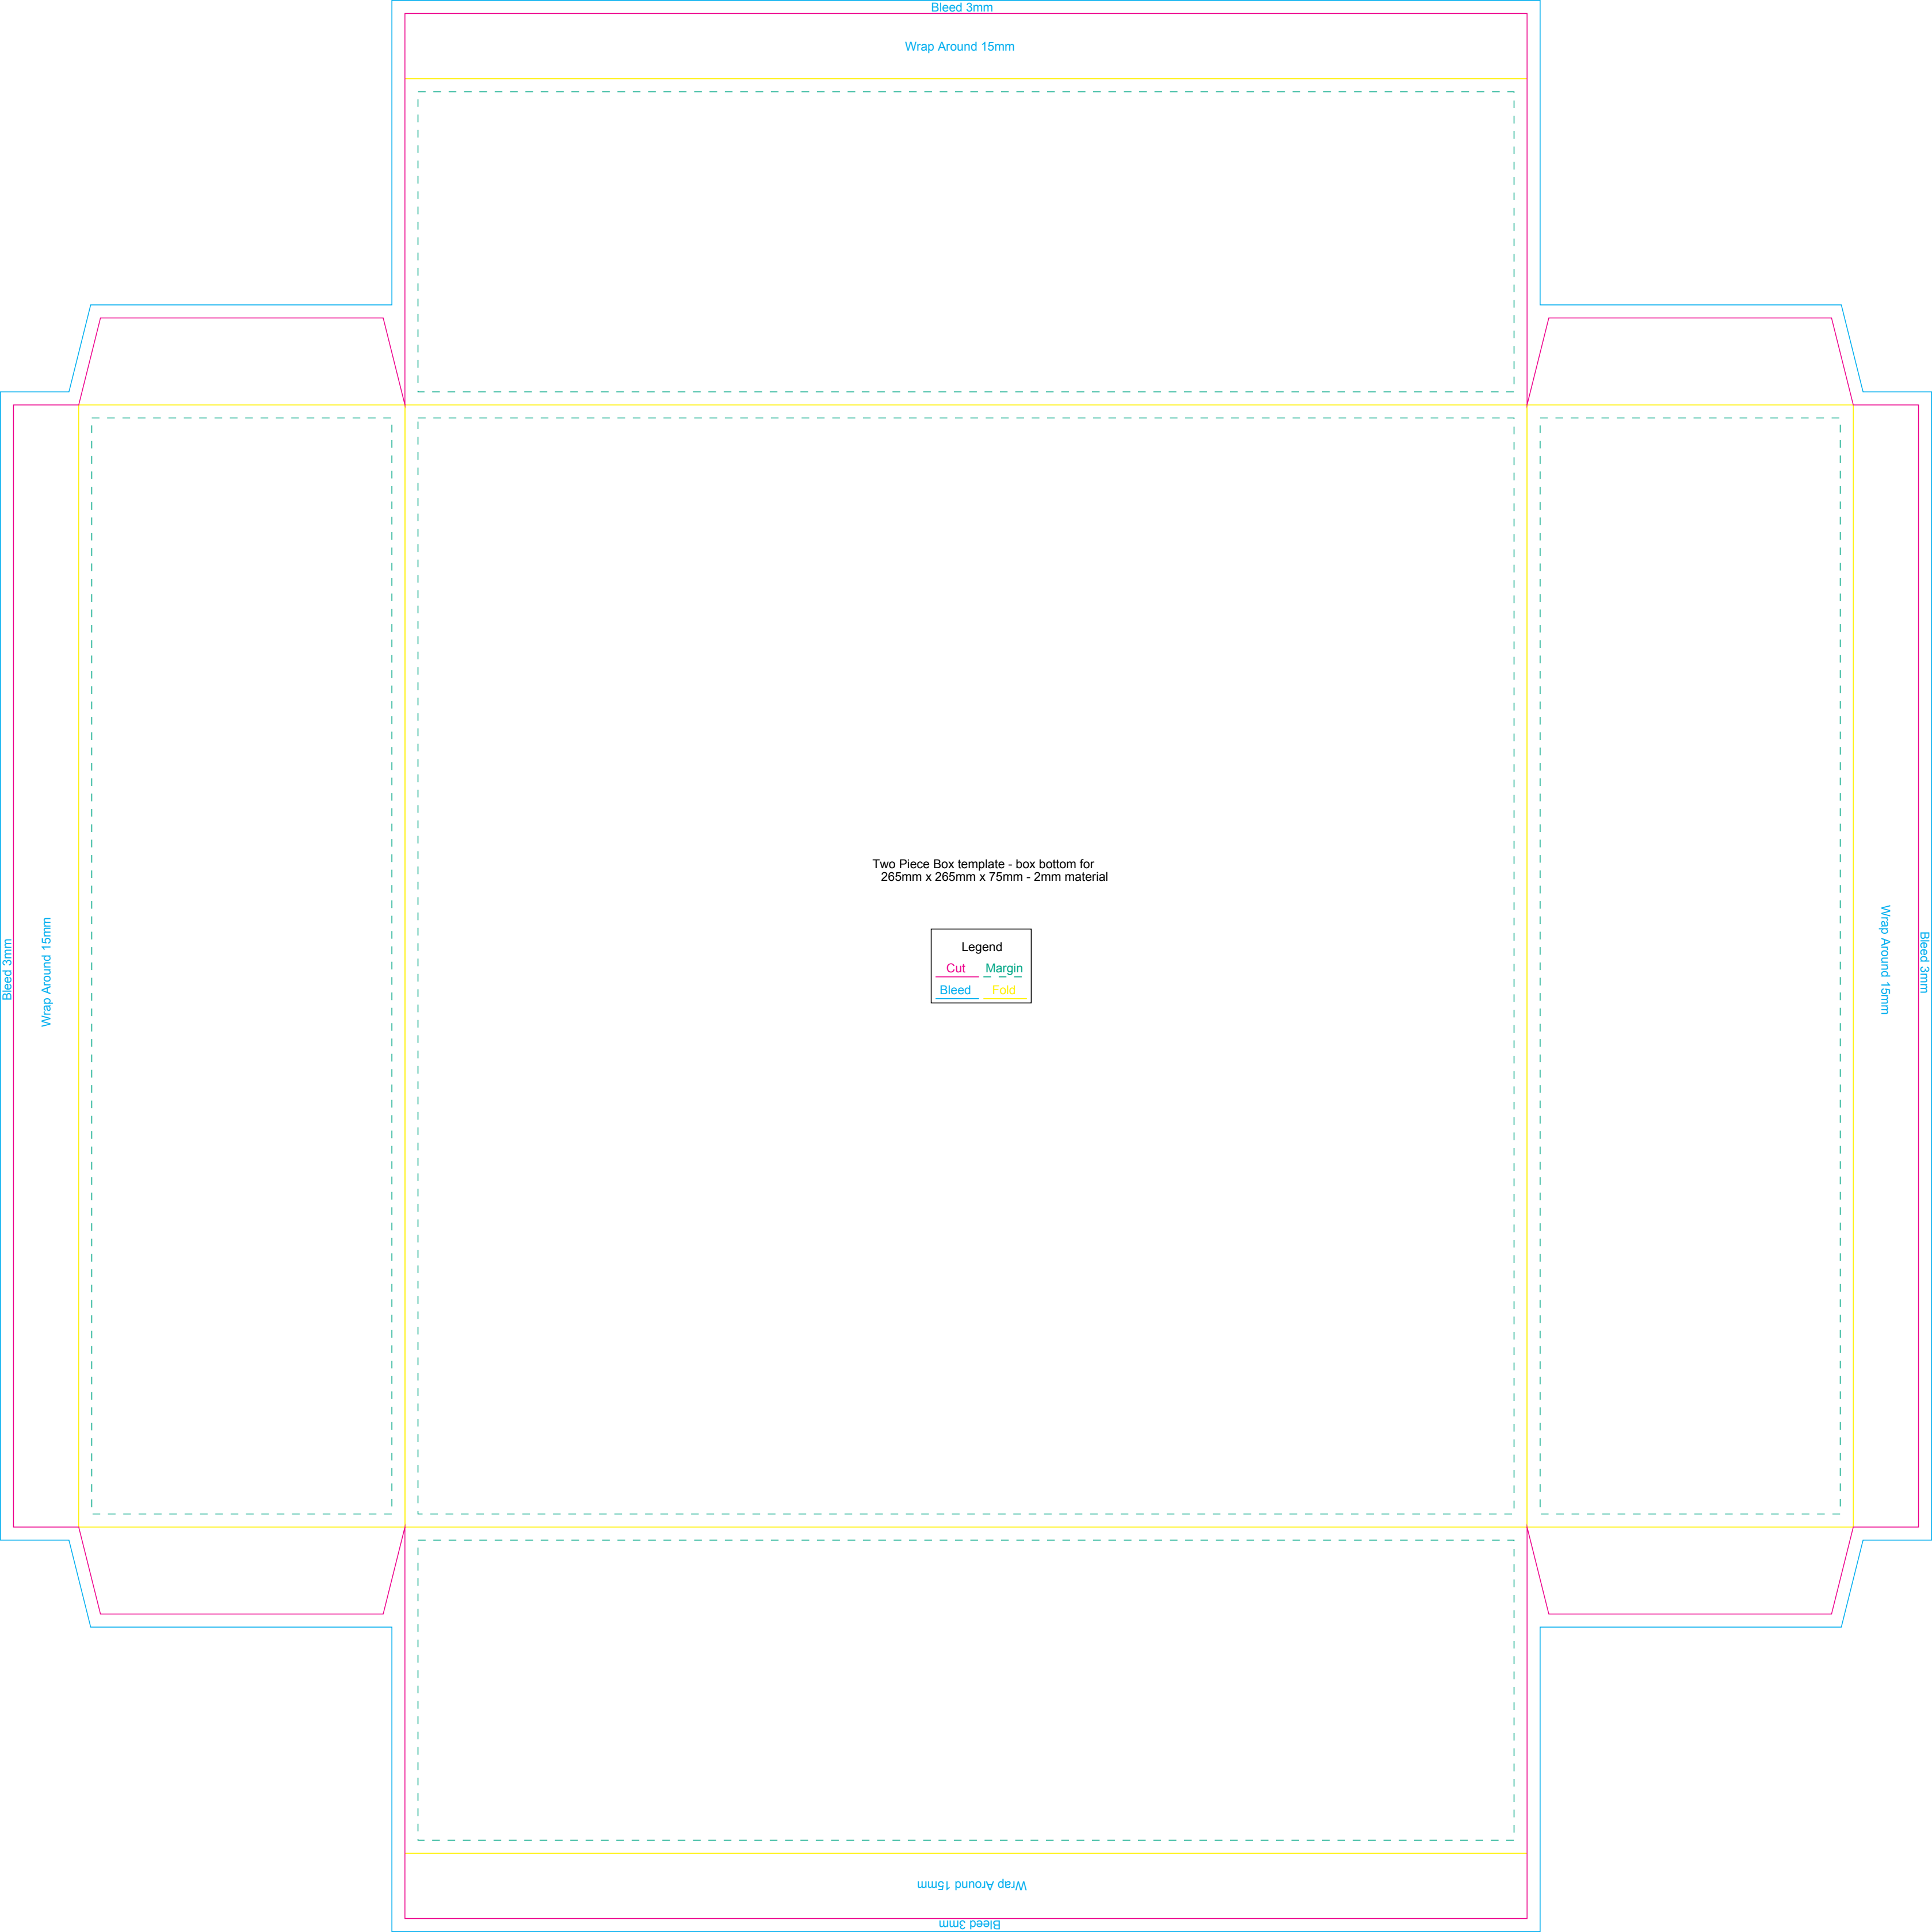

Wrap Around 15mm

Wrap Around 15mm

Wrap Around 15mm

Wrap Around 15mm

Two Piece Box template - box top for
265mm x 265mm x 75mm - 2mm material

Legend

Cut	Margin
Bleed	Fold

Two Piece Box template - box bottom for
265mm x 265mm x 75mm - 2mm material

Legend	
Cut	Margin
Bleed	Fold

Bleed 3mm

Wrap Around 15mm

Wrap Around 15mm

Bleed 3mm

Wrap Around 15mm

Wrap Around 15mm

Bleed 3mm