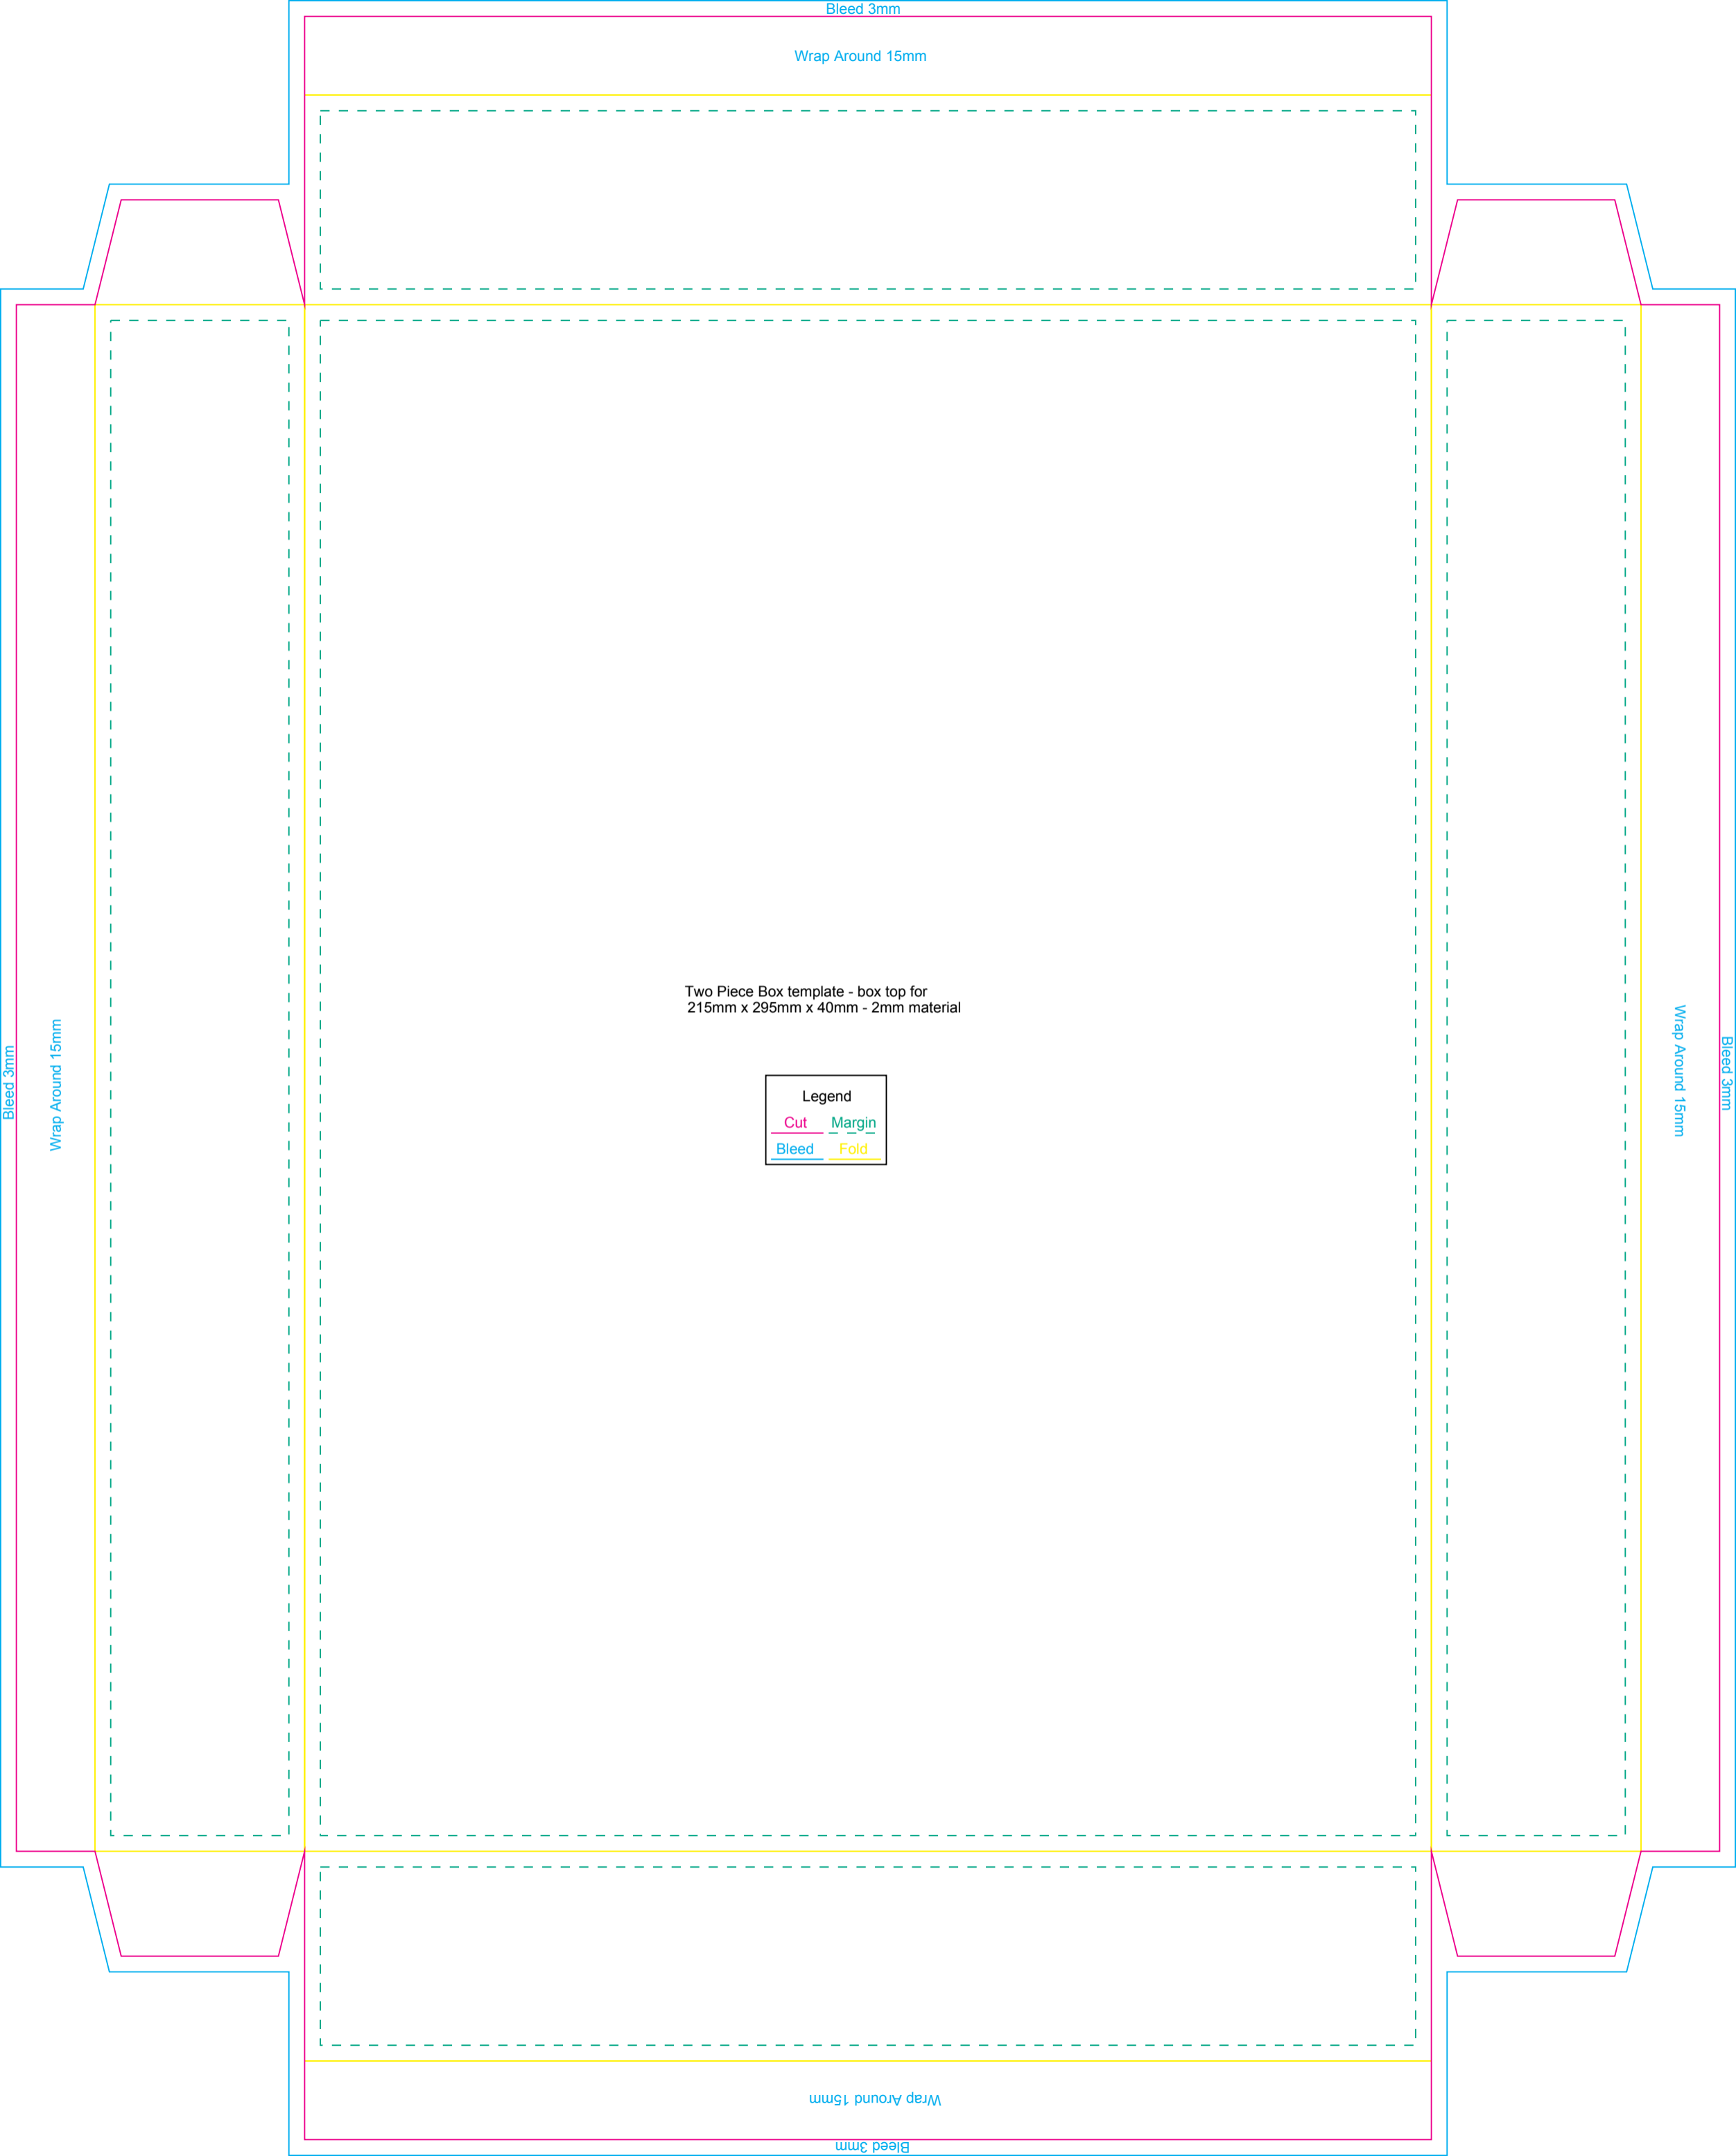

Bleed 3mm

Wrap Around 15mm

Two Piece Box template - box top for
215mm x 295mm x 40mm - 2mm material

Legend

Cut Margin
Bleed Fold

Bleed 3mm

Wrap Around 15mm

Two Piece Box template - box bottom for
215mm x 295mm x 40mm - 2mm material

Legend

Cut	Margin
Bleed	Fold