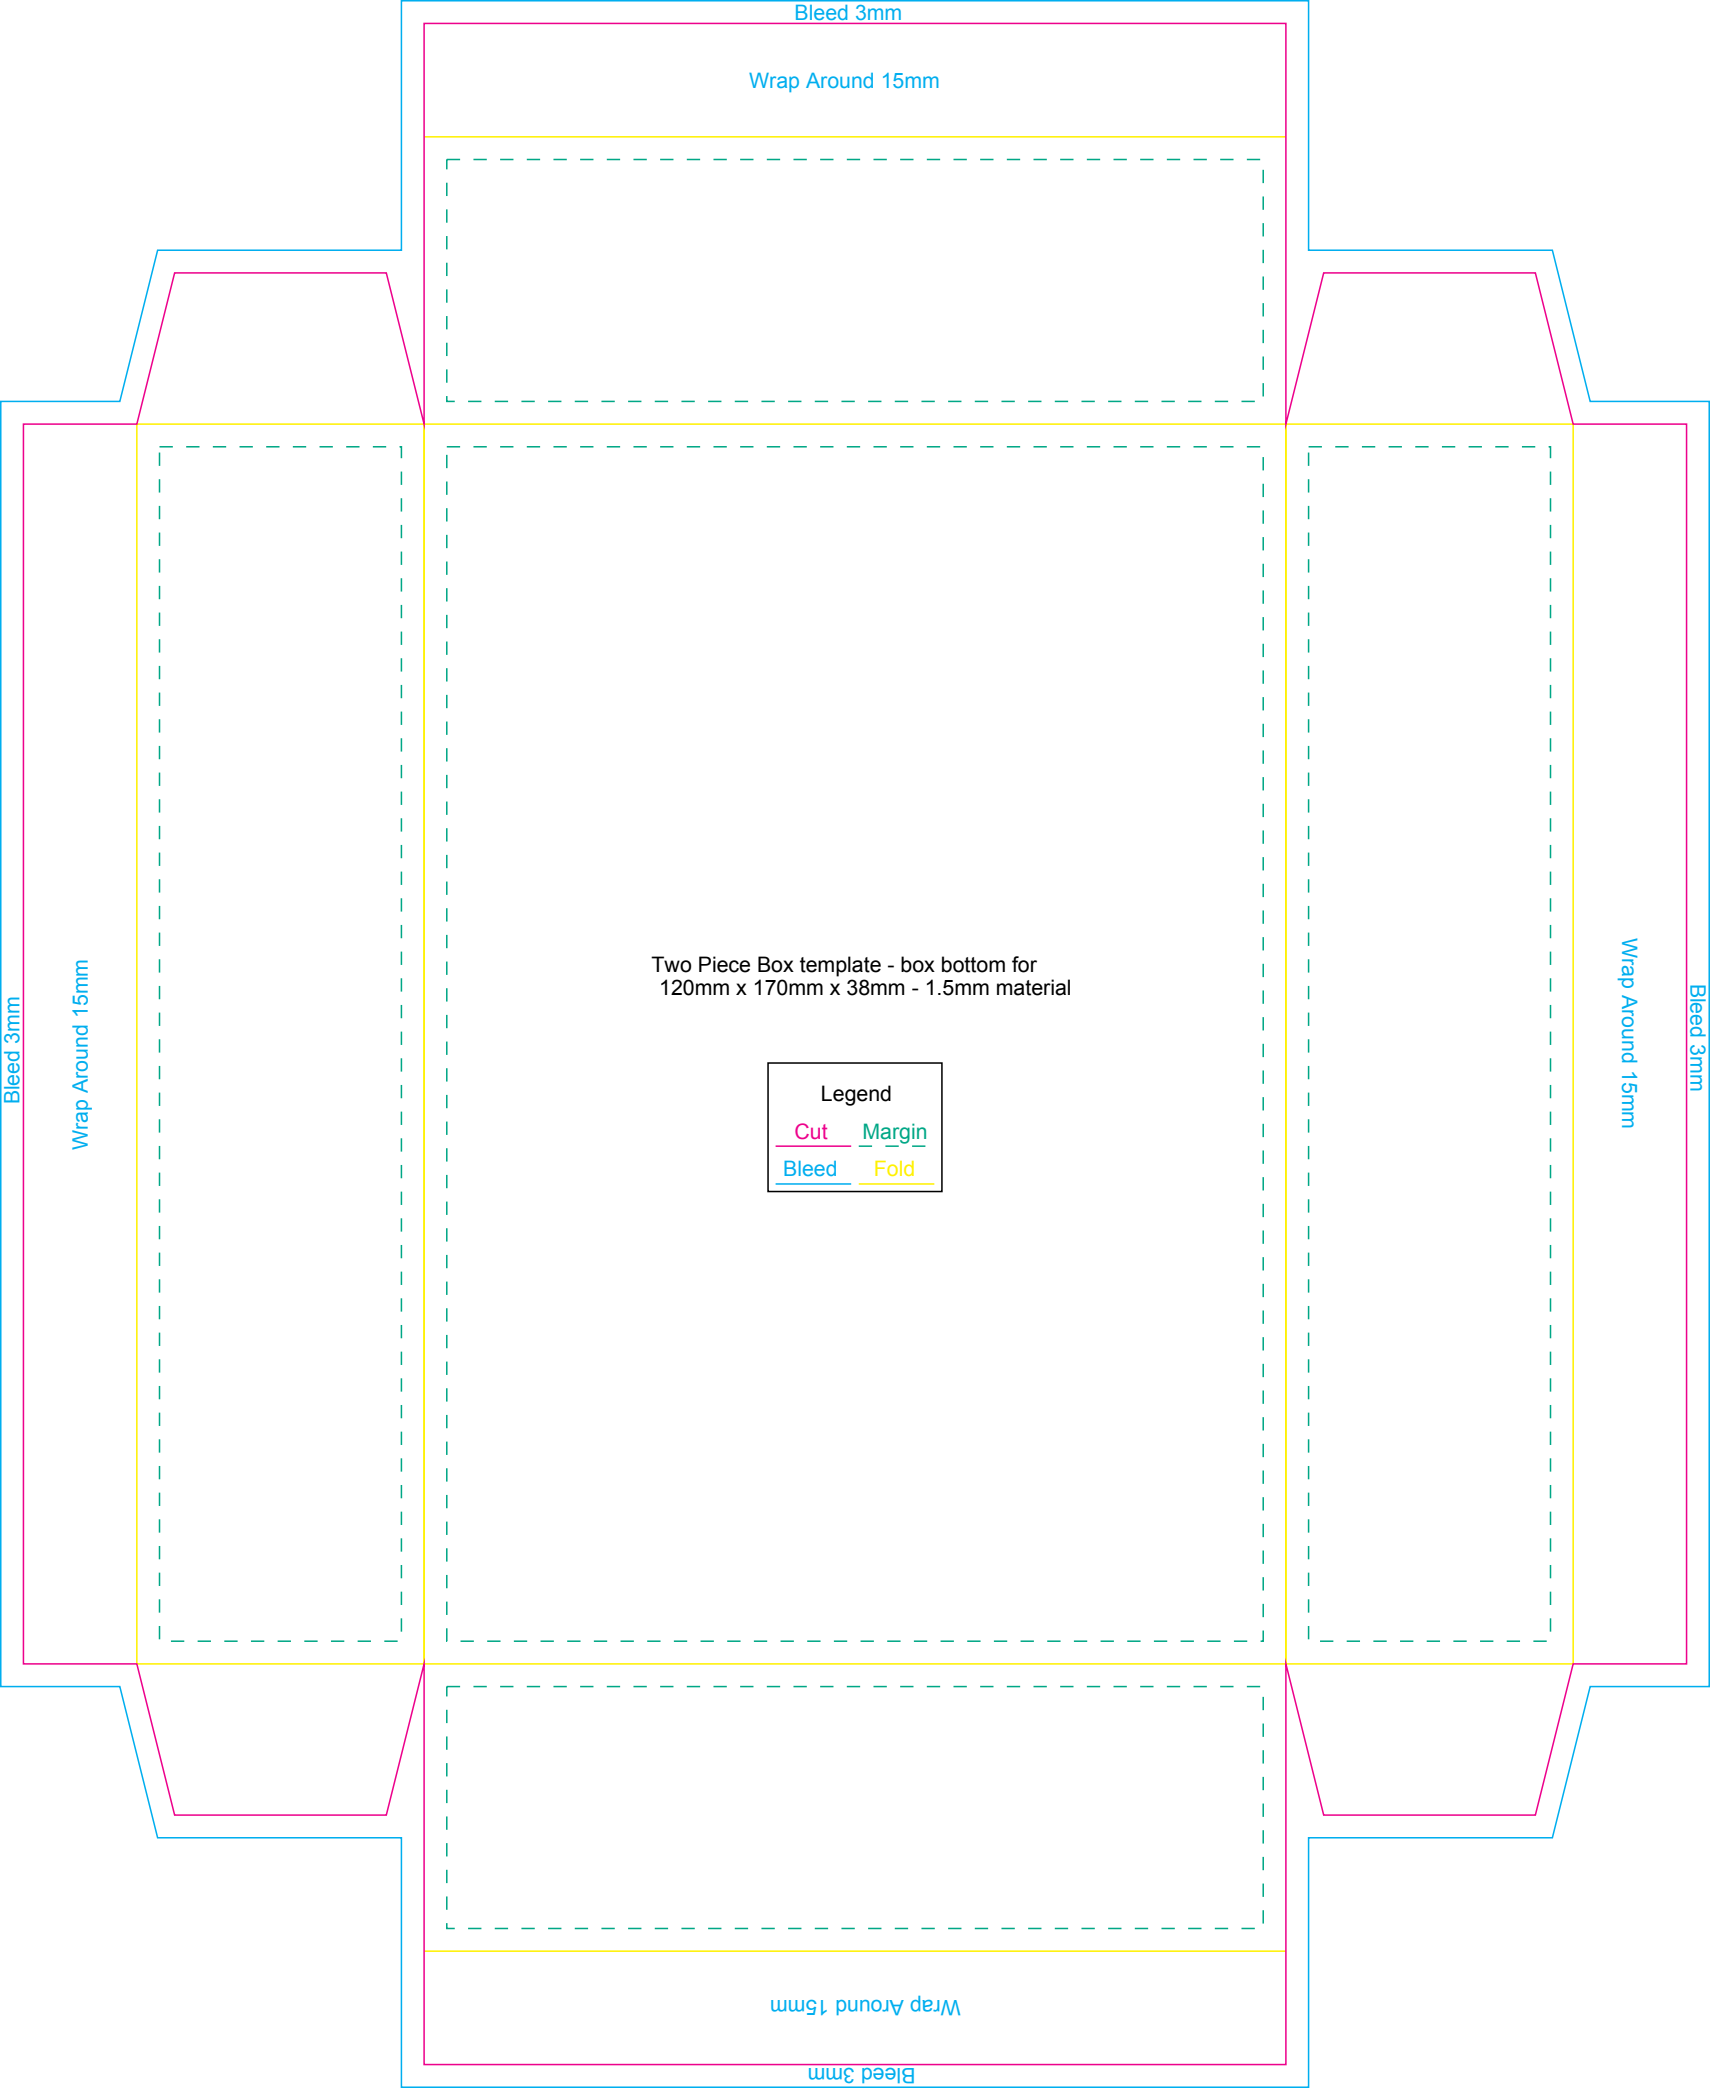

Bleed 3mm

Wrap Around 15mm

Bleed 3mm

Wrap Around 15mm

Two Piece Box template - box top for
120mm x 170mm x 38mm - 1.5mm material

Legend

Cut Margin

Bleed Fold

Wrap Around 15mm

Bleed 3mm

Wrap Around 15mm

Bleed 3mm

Bleed 3mm

Wrap Around 15mm

Bleed 3mm

Wrap Around 15mm

Two Piece Box template - box bottom for
120mm x 170mm x 38mm - 1.5mm material

Legend

- Cut
- Margin
- Bleed
- Fold

Wrap Around 15mm

Bleed 3mm

Wrap Around 15mm

Bleed 3mm